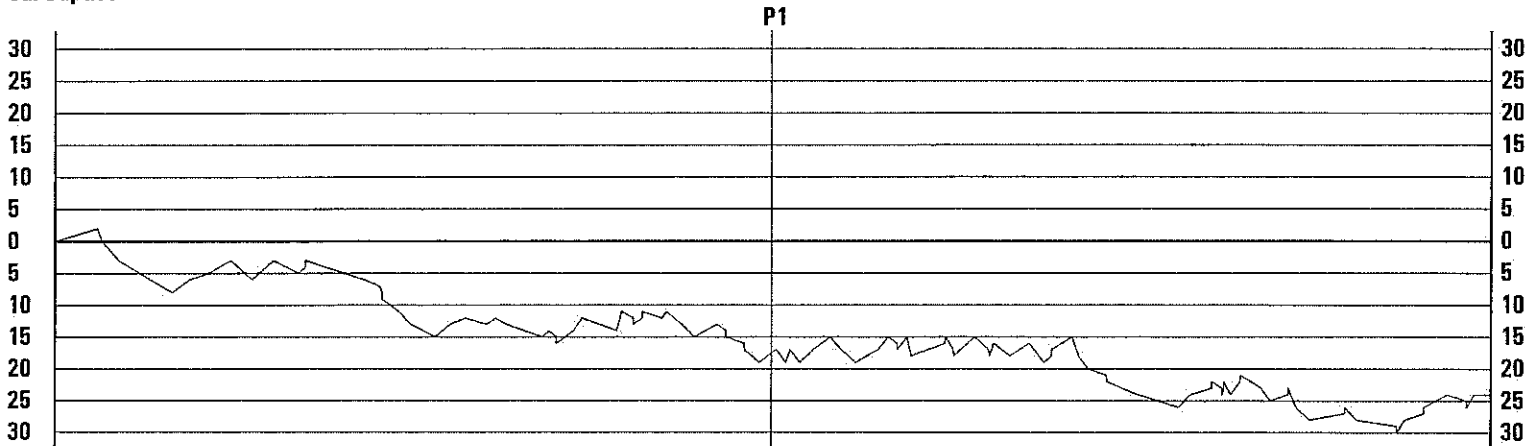

Cal Baptist vs. Azusa Pacific

DATE: 02/16/1999 TIME: 7:30 PM SITE: Riverside, Calif.

Num	Name	POS
53*	Kaleb Ranney	F
42*	Chris Harvey	F
45*	Desmen Granger	C
22*	Marc Donnhauser	G
25*	Aaron Proffitt	G
20	Jason Moyer	G
11	Damon Glymph	G
33	Marc Mermilloid	F
40	Mark Kepler	G
15	Matt Magallanez	G
50	Sage Knutson	C
35	Arin Hatfield	F

Num	Name	POS
4*	Kevin Daley	F
45*	Justlin Leslie	C
13*	Jerome Joseph	G
44*	Jason Boswell	G
55*	T.J. Walker	G
33	Corey Smith	G
30	Damian Raibon	F
52	Matt Reed	C
11	Jon Dean	G
22	Owen Healy	F
3	Ryan Smith	G
20	Brian Gianello	F
53	Gary Dredge	C

SCORING TIMELINE

Cal Baptist

Azusa Pacific

	##	Name	Action	Score	Clock	Score	##	Name	Action	
(C Harvey Assist)	53	K Ranney	Layup(L) Made	2	1 18:48	0				
				2	1 18:41	2	4	K Daley	Layup(L) Made	(J Boswell Assist)
				2	1 18:13	5	45	J Leslie	3Pt Made	(J Boswell Assist)
				2	1 17:20	8	44	J Boswell	3Pt Made	(J Joseph Assist)
				2	1 16:42	10	4	K Daley	FG Made	
	22	M Donnhauser	FG Made	4	1 16:13	10				
	45	D Granger	FT Made	5	1 15:41	10				
(M Donnhauser Assist)	40	M Kepler	FG Made	7	1 15:04	10				
				7	1 14:28	13	4	K Daley	3Pt Made	
(M Donnhauser Assist)	45	D Granger	3Pt Made	10	1 13:51	13				
				10	1 13:10	15	55	T Walker	FG Made	
	50	S Knutson	FT Made	11	1 12:58	15				
	50	S Knutson	FT Made	12	1 12:58	15				
				12	1 11:21	18	55	T Walker	3Pt Made	(M Reed Assist)
				12	1 10:54	19	52	M Reed	FT Made	
				12	1 10:50	20	11	J Dean	FT Made	
				12	1 10:50	21	11	J Dean	FT Made	
				12	1 10:22	23	30	D Raibon	FG Made	(J Joseph Assist)
				12	1 10:02	25	13	J Joseph	Layup(L) Made	(J Dean Assist)
				12	1 9:22	27	13	J Joseph	Layup(L) Made	
	33	M Mermilloid	FG Made	14	1 8:56	27				
	33	M Mermilloid	FT Made	15	1 8:30	27				
				15	1 7:55	28	13	J Joseph	FT Made	
	40	M Kepler	FT Made	16	1 7:40	28				
				16	1 7:22	29	30	D Raibon	FT Made	
				16	1 6:21	31	33	C Smith	FG Made	
	25	A Proffitt	FT Made	17	1 6:10	31				
				17	1 5:58	32	30	D Raibon	FT Made	
				17	1 5:58	33	30	D Raibon	FT Made	
(K Ranney Assist)	50	S Knutson	Layup(R) Made	19	1 5:29	33				
(M Donnhauser Assist)	25	A Proffitt	Dunk Made	21	1 5:15	33